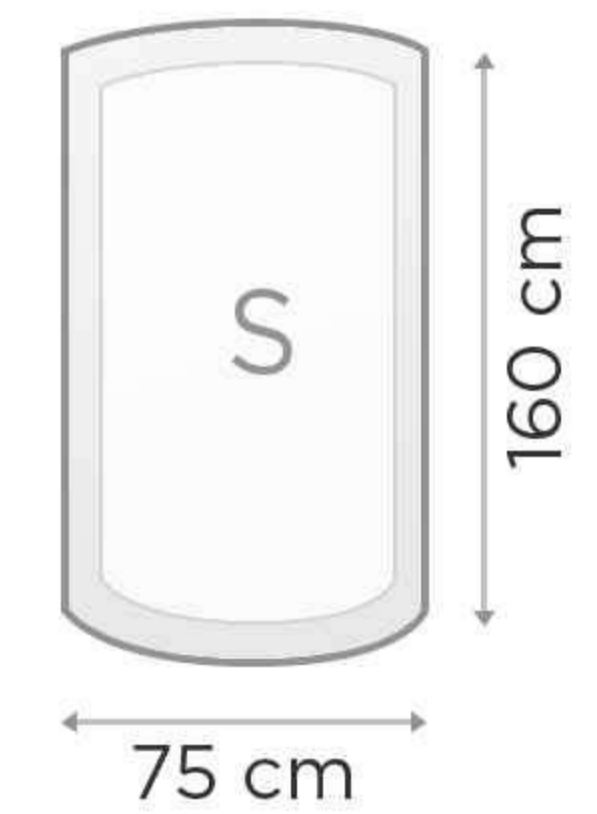

## DIMENSIONS

### Overall size

H 176 cm x L 112 cm x W 95 cm

### Cabin

External

Internal