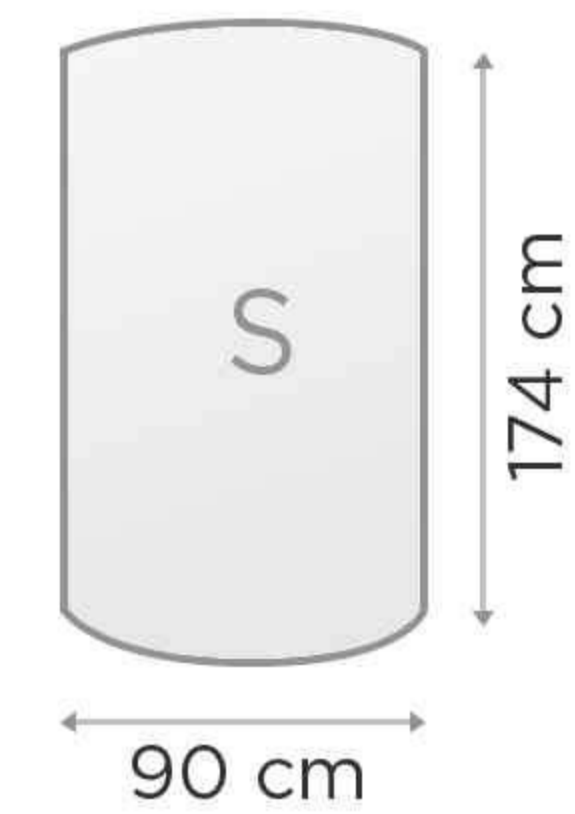

WHY CHOOSE CRYOMED?

19+

Years of experience

Safety as a top priority
(TÜV Rheinland certified)

Tailor-made solutions
adapted to any location
or budget

70+

Countries our
customers live in

Continuous development to
create best cryotherapy
experience

CRYOMED MINI Product Sheet

DIMENSIONS

Overall size

H 176 cm x L 112 cm x W 95 cm

Cabin

External

Internal

BUSINESS SERVICES

We kick start

Opt for leasing, rent or trade-in
to launch your business

We train

Send in a request and get
your operators trained onsite

We support

Receive a full marketing and
promo package to get your
business off the ground

We go in-depth

Sign up for our free online
training course to deliver best
service to your customers

We care

Rely on our support with
any installation, operation
or maintenance concern

We deliver across the globe

Get our assistance with
worldwide delivery by air
or by truck

HIGHLIGHTS

7" touch screen

Easy intuitive
operation

WI-FI/LAN connectivity

Remote maintenance
and software update

Bluetooth audio system (optional)

Pleasurable cryotherapy
environment

LED under the cabin (optional)

Mood-setting
controllable lighting