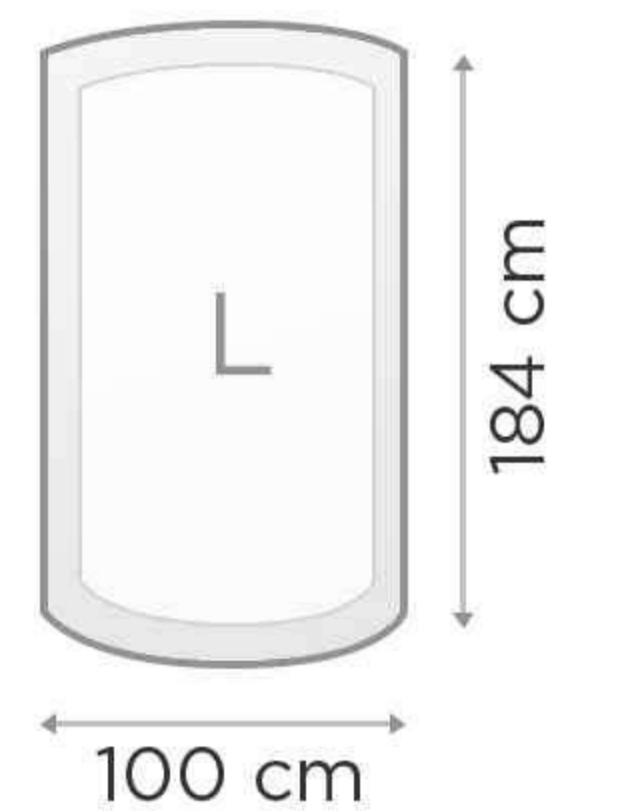

## DIMENSIONS

### Overall size

H 176 cm x L 112 cm x W 95 cm

## CUSTOM CABIN SIZES:

External

Internal

External

Internal