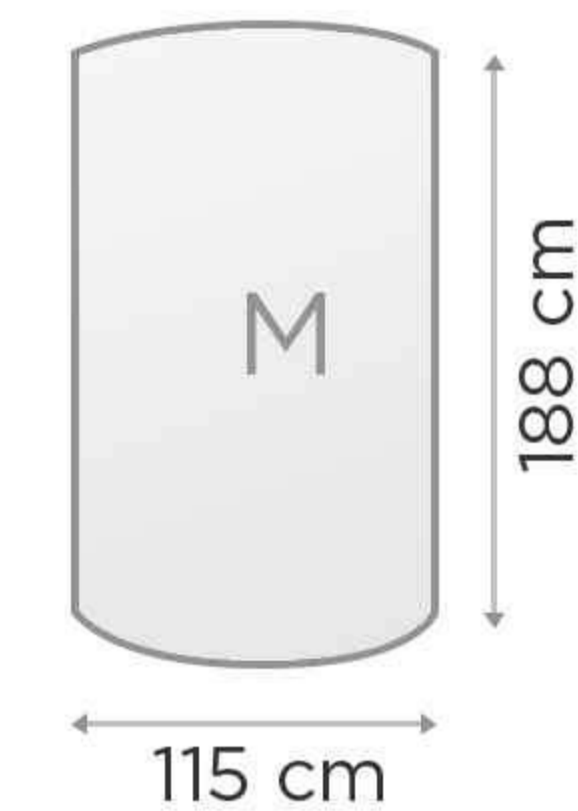

DESIGN YOUR OWN CRYOSAUNA

CUSTOM CABIN SIZES:

External

Internal